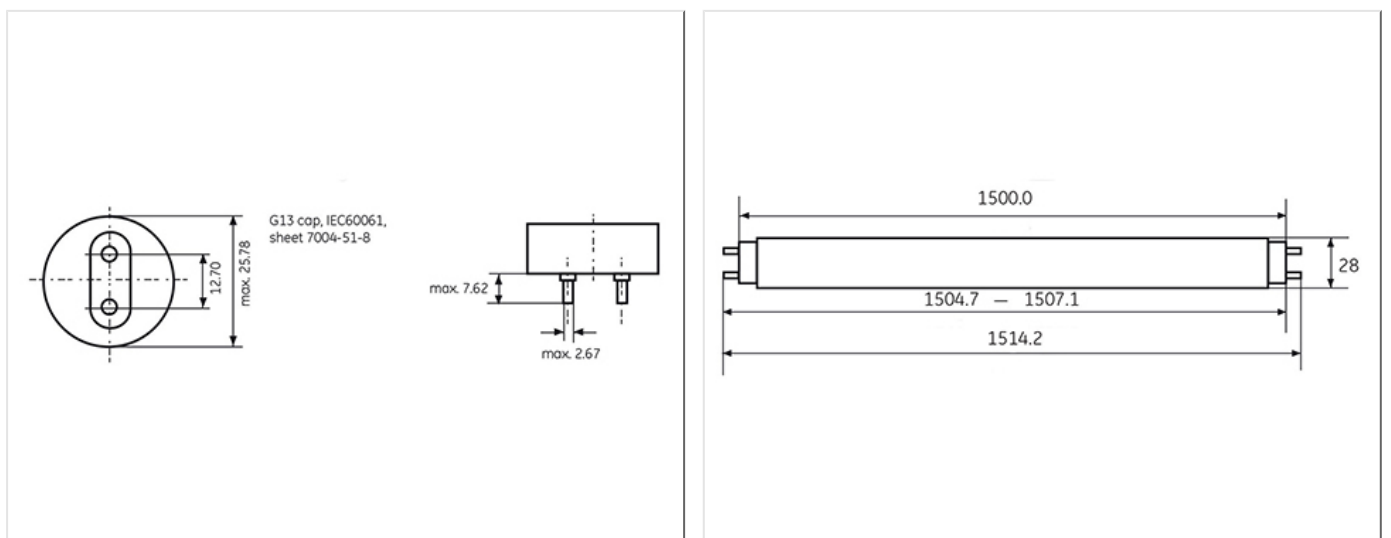

Electrical data

Design Ambient Temperature [°C]	25
Design Lamp ambient temperature [°C]	25
Starting ambient temperature range	-15
Dimming Capability	Yes
Nominal power [W]	58

Logistic data

DUN Code	20043168933340
EAN Code	0043168375580
Pack Quantity	25
Inner pack type	SLEEVE
Layer quantity	150 Special
Outer case size	1546 x 145 x 145 (mm)
Product status	Phased-out

Technical drawing