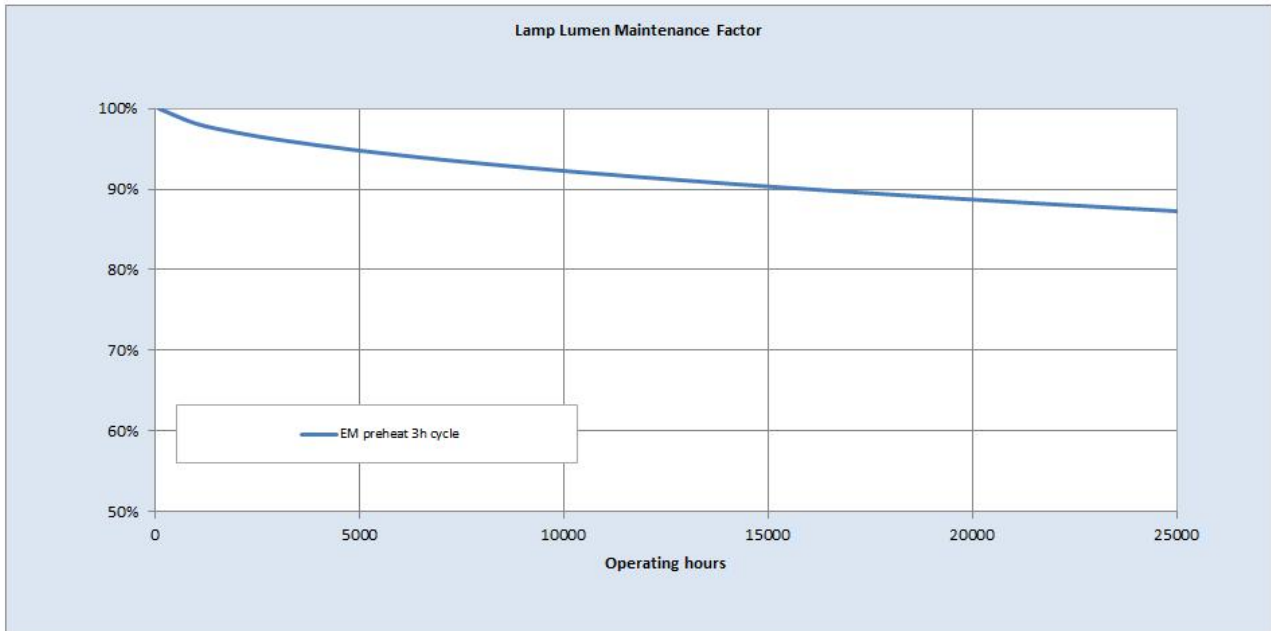

Lumen maintenance data