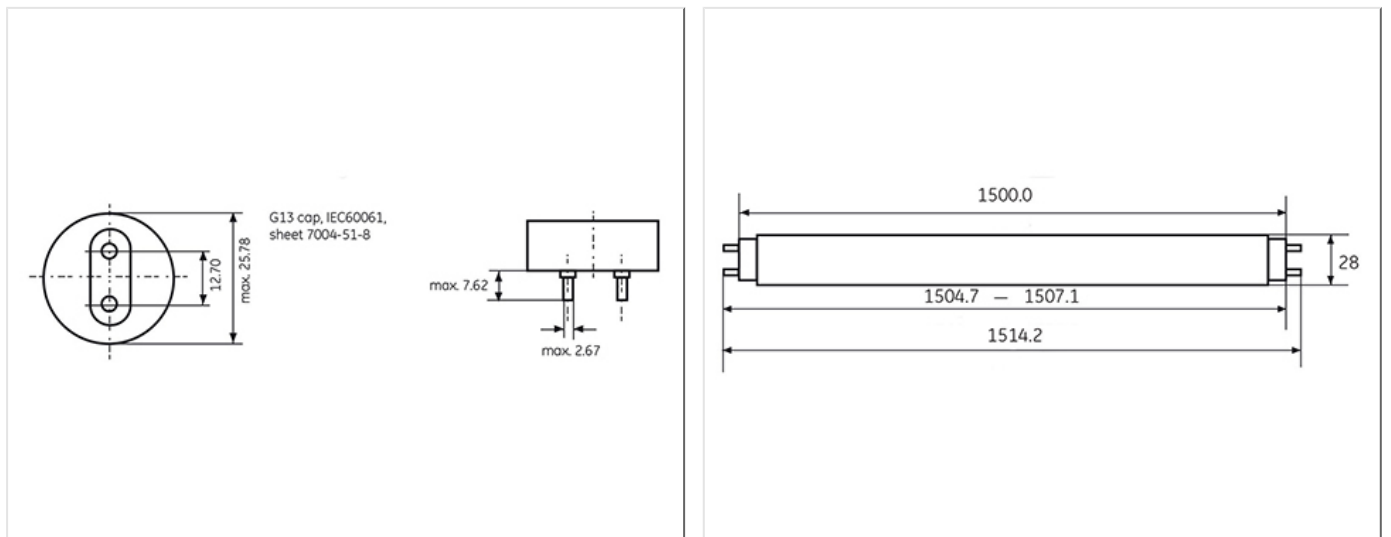

Electrical data

Design Ambient Temperature [°C]	25
Design Lamp ambient temperature [°C]	25
Starting ambient temperature range	-15
Dimming Capability	Yes
Nominal power [W]	58

Logistic data

DUN Code	20043168933302
EAN Code	0043168375573
Pack Quantity	25
Inner pack type	SLEEVE
Layer quantity	150 Special
Outer case size	1546 x 145 x 145 (mm)
Product status	Phased-out

Technical drawing