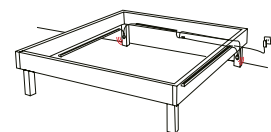

PERFETTA COME LUCE NOTTURNA POSIZIONATA SOTTO IL LETTO
PERFECT AS A NIGHT LIGHT PLACED UNDER THE BED

TECHNICAL NOTES

ACCENSIONE AUTOMATICA NOTTURNA AL RILEVAMENTO DI MOVIMENTO CON TIMER REGOLABILE 30 SEC - 6 MIN
AUTOMATIC SWITCH AT NIGHT UPON MOTION DETECTION WITH 30 SEC - 6 MIN ADJUSTABLE TIMER