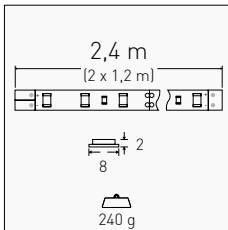

NEW

LINEARI - STRISCE

STRISCIA LED SENSOR

7 W (2,9 W/m)	540 lm (225 lm/m)	3000K	KIT-SENSOR NEW	10/20	43,00 €
220-240 V	IP20	INDOOR	120° METERS	30 LED/m	30 sec - 6 min ADJUSTABLE TIMER
					PIR SENSOR
					LIGHT SENSOR

FOCUS

INCLUDED

3M 300LSE
EXTRA STRONG
Facile installazione
Easy installation