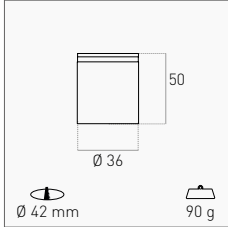

NEW
SISTEMA CALPESTABILE
ARGO

IP67

SORGENTE LUMINOSA LIGHT SOURCE

OUTPUT

0,75 W	50 lm	3000 K	ARGO-012430 NEW	17,00 €
		4000 K	ARGO-012440 NEW	

EASY TO INSTALL 50.000 H 3
L70/B50 YEARS

INCLUDED

CONTROCASSA IN POLICARBONATO
POLYCARBONATE CASING