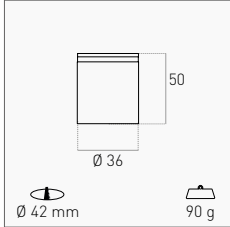

NEW
SISTEMA CALPESTABILE
ARGO

IP67

SORGENTE LUMINOSA LIGHT SOURCE

OUTPUT

0,75 W	50 lm	3000 K	ARGO-012430 NEW	17,00 €
		4000 K	ARGO-012440 NEW	

EASY TO INSTALL 50.000 H 3
L70/850 YEARS

INCLUDED

CONTROCASSA IN POLICARBONATO
POLYCARBONATE CASING