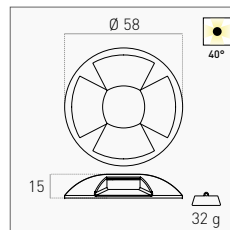

COVER A 4 LUCI
4 LIGHTS COVER

☐	ARGOC-4BI NEW
☐	ARGOC-4CO NEW
☐	ARGOC-4GR NEW
☐	ARGOC-4NE NEW
6,50 €	

ALUMINUM WALKABLE