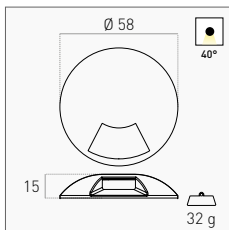

INCLUDED

CONTROCASSA IN POLICARBONATO
POLYCARBONATE CASING

REQUIRED

COVER A 1 LUCE
1 LIGHT COVER

<input type="checkbox"/>	ARGOC-1BI <small>NEW</small>
<input type="checkbox"/>	ARGOC-1CO <small>NEW</small>
<input type="checkbox"/>	ARGOC-1GR <small>NEW</small>
<input type="checkbox"/>	ARGOC-1NE <small>NEW</small>
6,00 €	