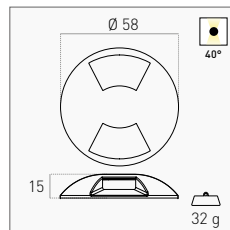

COVER A 2 LUCI
2 LIGHTS COVER

☐	ARGOC-2BI NEW
☐	ARGOC-2CO NEW
☐	ARGOC-2GR NEW
☐	ARGOC-2NE NEW
6,00 €	

ALUMINUM WALKABLE