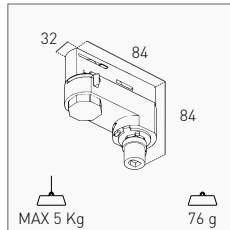

ACCESSORIES - TRACK LIGHT

CONNECTORS

ADATTATORE PER SOSPENSIONE / SUSPENSION ADAPTER