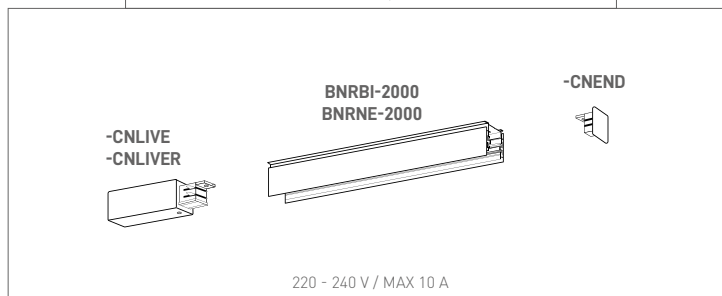

ACCESSORIES - TRACK LIGHT

CONNECTORS

ADATTATORE PER SOSPENSIONE / SUSPENSION ADAPTER

White ☐	ACBNRBI-AD	11,00 €
Black ☒	ACBNRNE-AD	

THREE-PHASE
220-240 V
10 A MAX
IP20

SISTEMA A BINARIO LINEARE / LINEAR TRACK SYSTEM