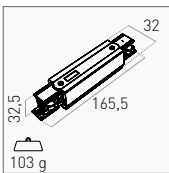

GIUNTO LINEARE LINEAR JOINT

White □	ACBNRBI-CNLIN	14,00 €
Black ■	ACBNRNE-CNLIN