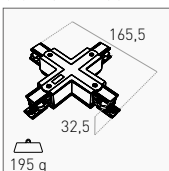

**GIUNTO LINEARE LINEAR JOINT**

White □	ACBNRBI-CNLIN	14,00 €
Black ■	ACBNRNE-CNLIN	

**GIUNTO FLESSIBILE FLEXIBLE JOINT**

White □	ACBNRBI-CNFLEX	19,00 €
Black ■	ACBNRNE-CNFLEX	

**GIUNTO A X X-JOINT**

White □	ACBNRBI-CNX	20,50 €
Black ■	ACBNRNE-CNX	