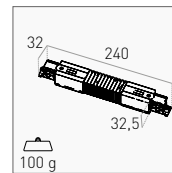

GIUNTO FLESSIBILE FLEXIBLE JOINT

White □	ACBNRBI-CNFLEX	19,00 €
Black ■	ACBNRNE-CNFLEX