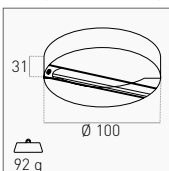

PLAFONIERA BINARIO BINARY CEILING

White □	BNRPT-BI	20,50 €
Black ■	BNRPT-NE