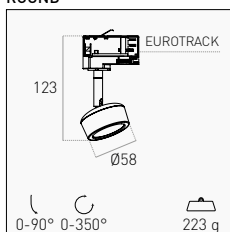

TRACK LIGHT
REGIA MINI

UGR < 16 - CRI 90 - LENTI INTERCAMBIABILI

ZOOM

		OUTPUT				
12 W	770 lm	White	☐	3000K	RGMZBI-123730	65,00 €
	830 lm	White	☐	4000K	RGMZBI-123740	
	770 lm	Black	☒	3000K	RGMZNE-123730	
	830 lm	Black	☒	4000K	RGMZNE-123740	

OPTIONAL

LENTE LENS

∠ 15°	RGMZ-LENS15	2,00 €

SPHERE

		OUTPUT				
10 W	760 lm	White	☐	3000K	RGMSBI-106530	65,00 €
	850 lm	White	☐	4000K	RGMSBI-106540	
	760 lm	Black	☒	3000K	RGMSNE-106530	
	850 lm	Black	☒	4000K	RGMSNE-106540	

OPTIONAL

LENTE LENS

∠ 15°	RGMS-LENS15	2,00 €
∠ 24°	RGMS-LENS24	

ROUND

		OUTPUT				
7 W	440 lm	White	☐	3000K	RGMTBI-075830	54,00 €
	460 lm	White	☐	4000K	RGMTBI-075840	
	440 lm	Black	☒	3000K	RGMTNE-075830	
	460 lm	Black	☒	4000K	RGMTNE-075840	

OPTIONAL

LENTE LENS

∠ 15°	RGMT-LENS15	5,00 €

Apparecchi LED professionali per binario Eurotrack. La compattezza nel design dona allo spazio grande eleganza. Possibilità di personalizzare l'angolo luce con lenti opzionali.

Professional LED luminaires for Eurotrack. The compactness in the design gives the space great elegance. Possibility to customize the light angle with optional lenses.

TECHNICAL NOTES

RUOTABILE SU ASSE 350° - INCLINABILE 90°
ROTATABLE ON AXIS 350° - TILTABLE 90°