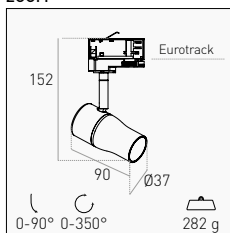

TRACK LIGHT
REGIA MINI

UGR < 16 - CRI 90 - LENTI INTERCAMBIABILI

ZOOM