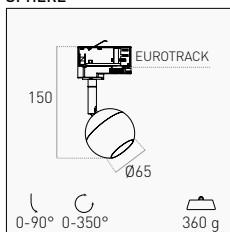

TRACK LIGHT
REGIA MINI

UGR < 16 - CRI 90 - LENTI INTERCAMBIABILI

ZOOM

		OUTPUT				
12 W	770 lm	White	☐	3000K	RGMZBI-123730	65,00 €
	830 lm	White	☐	4000K	RGMZBI-123740	
	770 lm	Black	☒	3000K	RGMZNE-123730	
	830 lm	Black	☒	4000K	RGMZNE-123740	

OPTIONAL

LENTE LENS

∠ 15°	RGMZ-LENS15	2,00 €

SPHERE

		OUTPUT				
10 W	760 lm	White	☐	3000K	RGMSBI-106530	65,00 €
	850 lm	White	☐	4000K	RGMSBI-106540	
	760 lm	Black	☒	3000K	RGMSNE-106530	
	850 lm	Black	☒	4000K	RGMSNE-106540	

OPTIONAL

LENTE LENS

∠ 15°	RGMS-LENS15	2,00 €
∠ 24°	RGMS-LENS24	

ROUND

		OUTPUT				
7 W	440 lm	White	☐	3000K	RGMTBI-075830	54,00 €
	460 lm	White	☐	4000K	RGMTBI-075840	
	440 lm	Black	☒	3000K	RGMTNE-075830	
	460 lm	Black	☒	4000K	RGMTNE-075840	

OPTIONAL

LENTE LENS

∠ 15°	RGMT-LENS15	5,00 €

Apparecchi LED professionali per binario Eurotrack. La compattezza nel design dona allo spazio grande eleganza. Possibilità di personalizzare l'angolo luce con lenti opzionali.

Professional LED luminaires for Eurotrack. The compactness in the design gives the space great elegance. Possibility to customize the light angle with optional lenses.

TECHNICAL NOTES

RUOTABILE SU ASSE 350° - INCLINABILE 90°
ROTATABLE ON AXIS 350° - TILTABLE 90°