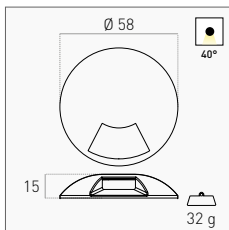

INCLUDED

CONTROCASSA IN POLICARBONATO  
POLYCARBONATE CASING

REQUIRED

**COVER A 1 LUCE**  
1 LIGHT COVER

<input type="checkbox"/>	<b>ARGOC-1BI</b> <small>NEW</small>
<input type="checkbox"/>	<b>ARGOC-1CO</b> <small>NEW</small>
<input type="checkbox"/>	<b>ARGOC-1GR</b> <small>NEW</small>
<input type="checkbox"/>	<b>ARGOC-1NE</b> <small>NEW</small>
6,00 €	