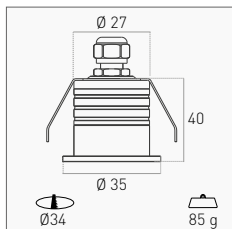

NEW
MINI DOWNLIGHT
ZETA-SPA

IP65 - RGB+W

3 W	RGB + 3000K	ZSPA65-032400 NEW	25,00 €

REQUIRED PAG. 111

CONTROLLER RGB+W NECESSARIO PER ALIMENTAZIONE E GESTIONE DEI COLORI
RGB+W CONTROLLER REQUIRED FOR POWER SUPPLY AND COLOR MANAGEMENT

IN / OUT	CARICO MASSIMO / MAX CAPACITY	CONTROL SYSTEM		
12-24 V/DC	5 A x 4 Channel = 20 A / Max 120 W	Wi-Fi 2,4 GHz	CTLSMA-ACRGBW	32,50 €
12-24 V/DC	6 A x 4 Channel = 24 A / Max 120 W	Remote RF	KIT-ACRGBW	43,00 €

RGB+W
IP20

Mini downlight RGB+W adatto ad ambienti interni ed esterni grazie alla protezione IP65 che lo rende resistente a polvere e spruzzi d'acqua.

RGB+W mini downlight suitable for both indoor and outdoor use. Thanks to IP65 protection, it is resistant to dust and water splash.

INCLUDED

CAVO DI COLLEGAMENTO DA 1,5 METRI
1,5 METER CONNECTION CABLE