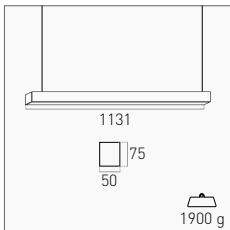

NEW

LINEARI - PLAFONIERE

LINKY

UGR<16 - TRICOLOR

PRISMATIZZATO

SOURCE		OUTPUT							
32 W	4.200 lm	2.980 lm	Aluminum		3000K - 4000K - 5700K	LNK-321200 NEW	120,00 €		
	200-240 V	IP20		90°		CCT	90	3	
						ALUMINUM	PRISMATIC PC DIFFUSER	TRICOLOR	CRI

INCLUDED

INSTALLAZIONE A SOFFITTO O A SOSPENSIONE TRAMITE KIT INCLUSO
CEILING OR SUSPENDED INSTALLATION USING INCLUDED KIT

DARK LIGHT

SOURCE		OUTPUT							
32 W	4.500 lm	3.300 lm	White	☐	4000K	LNK16BI-321240	149,00 €		
	200-240 V	IP20		90°		<16	UGR	DARK LIGHT REFLECTOR	ALUMINUM
									YEARS

INCLUDED

INSTALLAZIONE A SOFFITTO O A SOSPENSIONE TRAMITE KIT INCLUSO
CEILING OR SUSPENDED INSTALLATION USING INCLUDED KIT

OPTIONAL

RACCORDO PER COLLEGAMENTO IN SERIE
JOINT FOR SERIES CONNECTION

Lineare Linear	Grey	LNKCNL	6,50 €
Snodato 2 vie 2-way articulated	Grey	LNKCN2	9,00 €
	White ☐	LNKCN2BI	
Snodato 4 vie 4-way articulated	Grey	LNKCN4	12,00 €
	White ☐	LNKCN4BI	

INSTALLATION

Plafoniere da interno collegabili tramite raccordi di giunzione opzionali. Struttura in alluminio con parabole in PC.

Indoor ceiling lights linkable with optional junction connection. Aluminum structure with PC parables.

GRAZIE AI RACCORDI È POSSIBILE CREARE COMPOSIZIONI
JOINTS SUITABLE FOR MANY DIFFERENT COMPOSITIONS