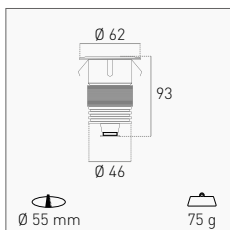

SOURCE		OUTPUT			
1,3 W	120 lm	70 lm	3000 K	MP-014030	28,50 €
			4000 K	MP-014040