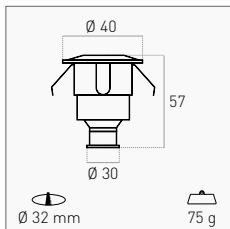

CALPESTABILE
MINI PAVI

IP65