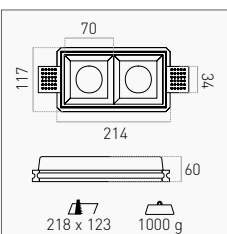

GU10 IP20 45° PAINTABLE PLASTER

INCLUDED

PORTALAMPADA GU10
GU10 LAMP HOLDER

2 Slot GU10 - 35 W MAX White **JESSY2-SQ2112** 1/12 24,00 €

GU10 IP20 PAINTABLE PLASTER

INCLUDED

PORTALAMPADA GU10
GU10 LAMP HOLDER