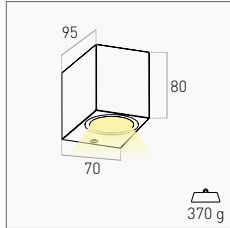

SQUARE - SINGLE EMISSION

1 Slot GU10	White ☐	AXO-1GU10SB	12/24	23,00 €
	Corten ☐	AXO-1GU10SC		
	Grey ☐	AXO-1GU10SG		
	Black ☐	AXO-1GU10SN