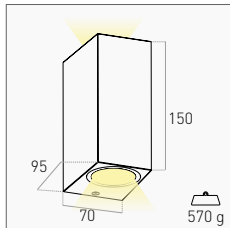

SQUARE - DOUBLE EMISSION

2 Slot GU10	White ☐	AXO-2GU10SB	12/24	31,00 €
	Corten ☐	AXO-2GU10SC		
	Grey ☐	AXO-2GU10SG		
	Black ☐	AXO-2GU10SN