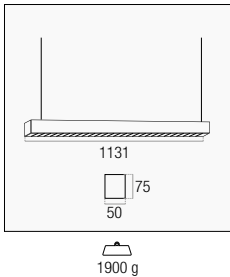

DARK LIGHT

SOURCE OUTPUT

32 W	4.000 lm	3.520 lm	Dark light diffuser - UGR < 16	Aluminum	4000K	LNK16-321240	1/10	€ 149,00
				White	4000K	LNK16BI-321240