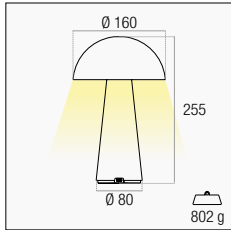

~4-5h
Ricarica
Recharge

RICARICABILE CON CAVO USB-C + BASE A CONTATTO RECHARGEABLE WITH USB-C CABLE + CONTACT BASE

1,5 W 100 lm LiFePO4 3,2 V/DC 4.000 mAh* 2700K	Bianco Ghiaccio / Ice White	COBIG-152527 NEW	1/6	€ 110,00
	Salvia Pastello / Pastel Sage	COVEG-152527 NEW		
	Rosso Century / Century Red	COROG-152527 NEW		
	Avio Blue	COBLUG-152527 NEW		
	Nero Astrale / Astral Black	CONEG-152527 NEW		