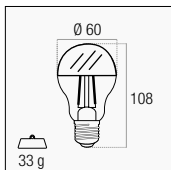

E14	6 W	= 60 W	680 lm	330° ∠	Dimm.	2700K	INH1GSD-061427 NEW	10/50	€ 7,00

Dimmerabile con sistemi Trailing-Edge
Dimmable with Trailing-Edge systems

GOCCIA SILVER DOME