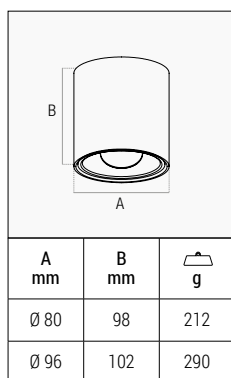

DECORATIVO

ESSENZA RONDÒ

		A	OUT	IN		
1 x GU10	Ø 80 mm	Bianco / White ○	Oro / Gold ●	ESRBG80-GU10	1/24	€ 29,00
			Bianco / White ○	ESRBB80-GU10		
		Nero / Black ●	Oro / Gold ●	ESRNG80-GU10		
			Bianco / White ○	ESRNB80-GU10		
1 x GU10	Ø 96 mm	Bianco / White ○	Oro / Gold ●	ESRBG96-GU10	1/24	€ 32,00
			Bianco / White ○	ESRBB96-GU10		
		Nero / Black ●	Oro / Gold ●	ESRNG96-GU10		
			Bianco / White ○	ESRNB96-GU10		