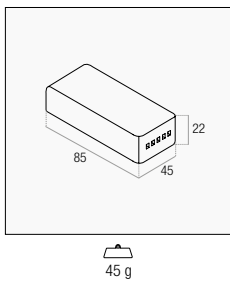

# WiFi

IN / OUT	CARICO MASSIMO / MAX LOAD			
12-24 V/DC	5 A x 4 Channel = 20 A / Max 120 W	Wi-Fi 2,4 GHz	<b>CTLSMA-ACRGBW</b>	10/20  € 37,00

Rende Smart le strip LED RGB+W tradizionali.  
Makes traditional RGB+W strips Smart.