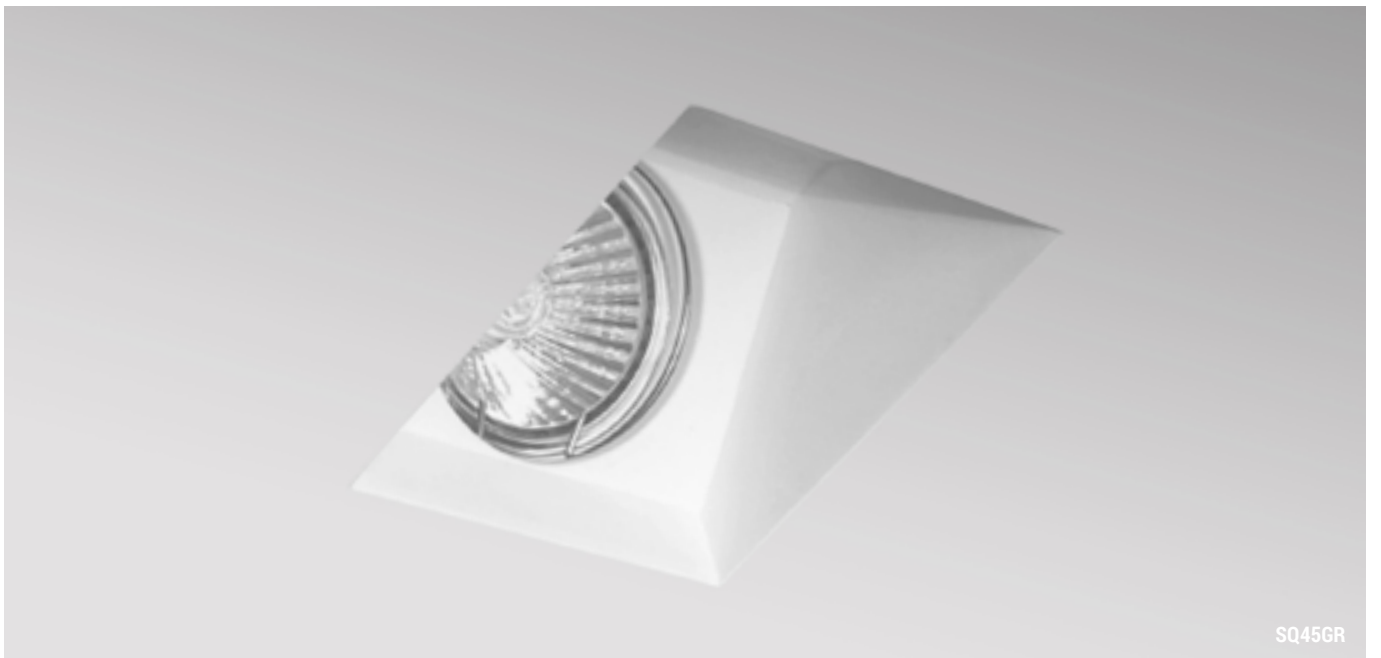

SQ120GLASS

SQ45GR

SQ2112

1 x GU10	Bianco / White ○	<b>JESSY-SQ120GLASS</b>	1/24	€ 13,00
----------	------------------	-------------------------	------	---------

Diffusore in vetro opale  
Opal glass diffuser

1 x GU10	Bianco / White ○	<b>JESSY-SQ45GR</b>	1/24	€ 13,00
----------	------------------	---------------------	------	---------

2 x GU10	Bianco / White ○	<b>JESSY2-SQ2112</b>	1/12	€ 24,00
----------	------------------	----------------------	------	---------

Portalamпада incluso  
Lamp holder included

GU10

Non inclusa / Not included  
Vedi / Ref.

LEXAR 6W / 8W

Portafaretti da incasso in gesso adatti ad essere installati in ogni controsoffitto in maniera totalmente invisibile.

Plaster recessed spotlight holder suitable to be installed in any false ceiling in a totally invisible way.