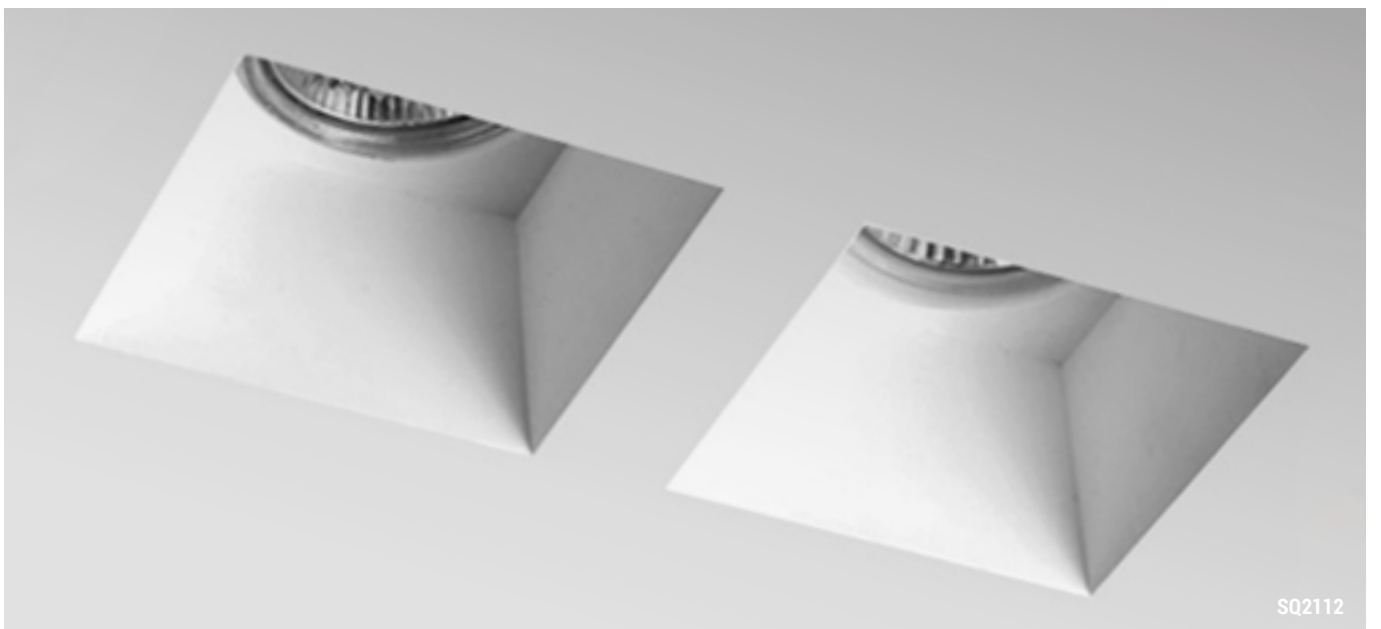

SQ120GLASS

SQ45GR

SQ2112

1 x GU10	Bianco / White ○	<b>JESSY-SQ120GLASS</b>	1/24	€ 13,00
----------	------------------	-------------------------	------	---------

Diffusore in vetro opale  
Opal glass diffuser

1 x GU10	Bianco / White ○	<b>JESSY-SQ45GR</b>	1/24	€ 13,00
----------	------------------	---------------------	------	---------

2 x GU10	Bianco / White ○	<b>JESSY2-SQ2112</b>	1/12	€ 24,00
----------	------------------	----------------------	------	---------

Portalamпада incluso  
Lamp holder included

GU10

Non inclusa / Not included  
Vedi / Ref.

LEXAR 6W / 8W

Portafaretti da incasso in gesso adatti ad essere installati in ogni controsoffitto in maniera totalmente invisibile.

Plaster recessed spotlight holder suitable to be installed in any false ceiling in a totally invisible way.