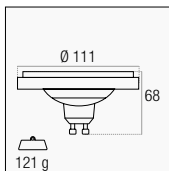

NEW

SORGENTI - PROFESSIONALI

CITY LAMP

AR111

GU10

-	15 W	= 100 W	1100 lm	24° ∠	3000K	CL-152430	6/24	€ 19,00
					4000K	CL-152440		

Driver esterno incluso
External Driver included

COB GU10

GU10	15 W	= 100 W	1.100 lm	38° ∠	3000K	CLGU10-153830 NEW	6/24	€ 15,00
					4000K	CLGU10-153840 NEW		

Brillante effetto visivo, riproduce in modo fedele i reali colori risaltando la bellezza degli oggetti.

Brilliant visual effect, the lamp assures real colors of objects highlighting their beauty.