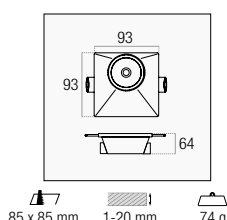

A scomparsa decentrata / Concealed decentralized	Bianco / White ○	KLISXLD	10/50	€ 5,00

Faretti ad incasso orientabili in ABS.
Montaggio lampada (non inclusa) a scatto.

Adjustable recessed spotlights in ABS.
Snap-on lamp (not included) assembly.

Portalampane GU10 / GU5.3 opzionale
Optional GU10 / GU5.3 lampholder

PLGU10	10/1000	€ 1,20
PLGU53