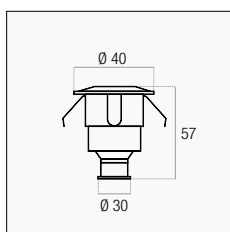

LINEA PAVI

Ø 32 mm 75 g

Ø 55 mm 228 g

1 W	70 lm	30° ∠	24 V AC/DC	3000K ■	MP-014030	6/24	€ 26,00
				4000K ■	MP-014040		

Installabile anche a parete o soffitto
Suitable also for wall or ceiling installation

Incasso tondo per installazione a parete, soffitto o pavimento. Anello in alluminio satinato (1W) o in acciaio inox (3W). Corpo in alluminio, vetro temperato, cavo in neoprene.

Round recessed wall light, ceiling or floor installation. Ring in brushed aluminum (1W) or in stainless steel (3W). Aluminum body, tempered glass, neoprene cable.