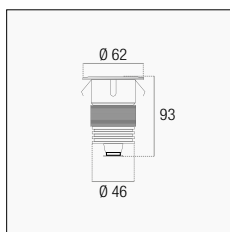

LINEA PAVI

Ø 32 mm 75 g

Ø 55 mm 228 g

1 W	70 lm	30° ∠	24 V AC/DC	3000K ■	MP-014030	6/24	€ 26,00
				4000K ■	MP-014040		

Installabile anche a parete o soffitto
Suitable also for wall or ceiling installation

Incasso tondo per installazione a parete, soffitto o pavimento. Anello in alluminio satinato (1W) o in acciaio inox (3W). Corpo in alluminio, vetro temperato, cavo in neoprene.

Round recessed wall light, ceiling or floor installation. Ring in brushed aluminum (1W) or in stainless steel (3W). Aluminum body, tempered glass, neoprene cable.