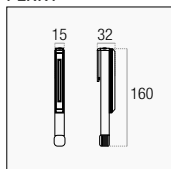

PENNY

32 g

3 W	200 lm	120° ∠	3 x 1,5 V AAA	4000K	PNY-030040	12/48	€ 8,00

Include gancio orientabile
Swivel hook included

Autonomi fino a ~10 h
Autonomy up to ~10 h