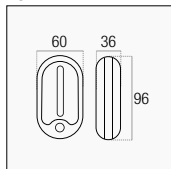

Struttura in ABS con rinforzi laterali in gomma
ABS structure with rubber side reinforcements

Autonomia 100% (6 batterie) ~10 h / 50% (3 batterie) ~20 h
Autonomy 100% (6 batteries) ~10 h / 50% (3 batteries) ~20 h

FUNNY

80 g

2 W	110 lm	110° ∠	3 x 1,5 V AAA	4000K	FNY-020040	12/48	€ 8,00
-----	--------	--------	---------------	-------	-------------------	-------	---------------

Include gancio orientabile, doppio spot luce e magnete
Swivel hook, double light spot and magnet included