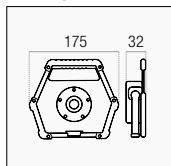

MINI WORK

316 g

10 W	700 lm (100%) / 350 lm (50%)	90° ∠	6 x 1,5 V AAA	4000K	MW-108040	6/24	€ 26,00

Struttura in ABS con rinforzi laterali in gomma
ABS structure with rubber side reinforcements

Autonomia 100% (6 batterie) ~10 h / 50% (3 batterie) ~20 h
Autonomy 100% (6 batteries) ~10 h / 50% (3 batteries) ~20 h