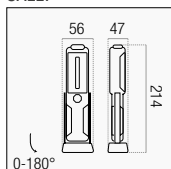

FUNNY

80 g

2 W	110 lm	110° ∠	3 x 1,5 V AAA	4000K	FNY-020040	12/48	€ 8,00
-----	--------	--------	---------------	-------	-------------------	-------	---------------

Include gancio orientabile, doppio spot luce e magnete
Swivel hook, double light spot and magnet included

Include gancio orientabile
Swivel hook included

Autonomi fino a ~10 h
Autonomy up to ~10 h

SALLY

160 g

3 W	130 lm	120° ∠	3 x 1,5 V AAA	4000K	SLY-030040	12/48	€ 14,00
-----	--------	--------	---------------	-------	-------------------	-------	----------------