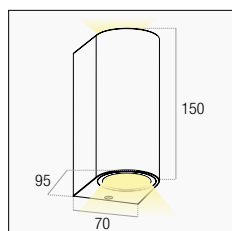

550 g

2 x GU10	Bianco / White ○	AXO-2GU10B	12/24	€ 29,00
	Ruggine / Corten ●	AXO-2GU10C NEW		
	Grigio / Grey ●	AXO-2GU10G NEW		
	Nero / Black ●	AXO-2GU10N NEW		

Luce bidirezionale
Bi-directional light