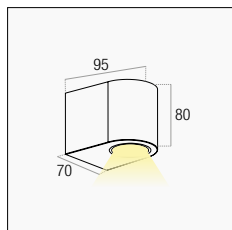

NEW

OUTDOOR - DECORATIVO

AXO

350 g

1 x GU10	Bianco / White ○	AXO-1GU10B	12/24	€ 20,00
	Ruggine / Corten ●	AXO-1GU10C NEW		
	Grigio / Grey ●	AXO-1GU10G NEW		
	Nero / Black ●	AXO-1GU10N NEW		

Luce monodirezionale
One-way light