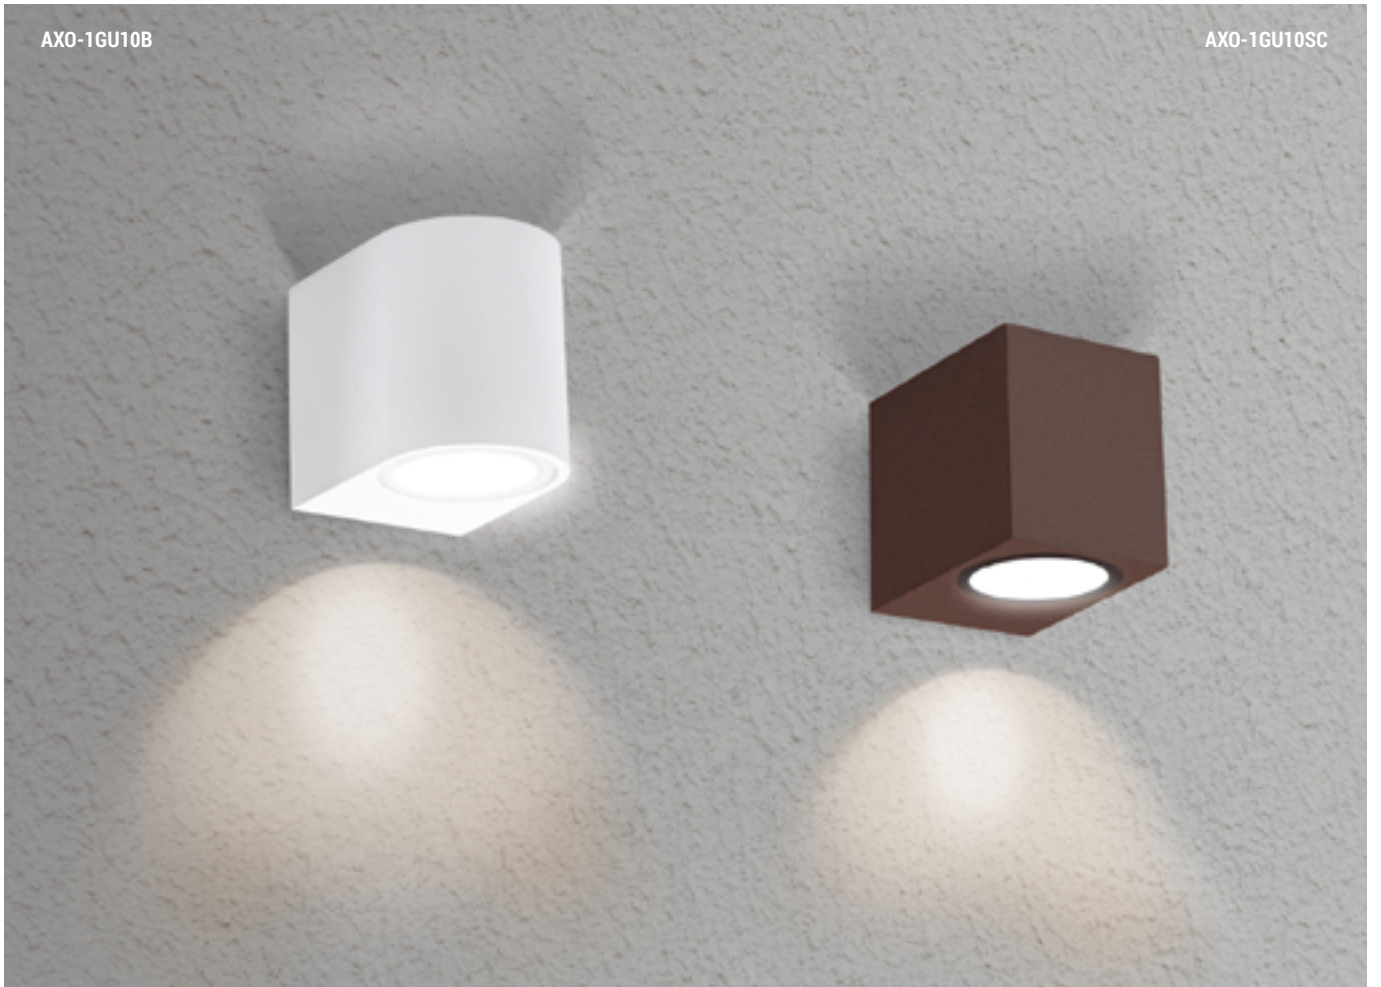

AXO-1GU10B

AXO-1GU10SC