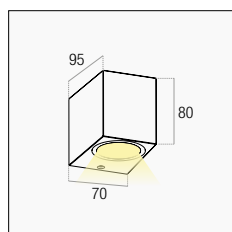

1 x GU10	Bianco / White ○	AXO-1GU10B	12/24	€ 20,00
	Ruggine / Corten ●	AXO-1GU10C NEW		
	Grigio / Grey ●	AXO-1GU10G NEW		
	Nero / Black ●	AXO-1GU10N NEW		

Luce monodirezionale
One-way light

370 g

1 x GU10	Bianco / White ○	AXO-1GU10SB NEW	12/24	€ 23,00
	Ruggine / Corten ●	AXO-1GU10SC NEW		
	Grigio / Grey ●	AXO-1GU10SG NEW		
	Nero / Black ●	AXO-1GU10SN NEW		