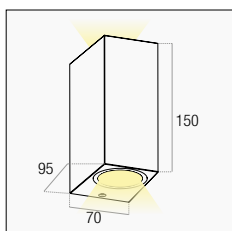

1 x GU10	Bianco / White ○	AXO-1GU10B	12/24	€ 20,00
	Ruggine / Corten ●	AXO-1GU10C NEW		
	Grigio / Grey ●	AXO-1GU10G NEW		
	Nero / Black ●	AXO-1GU10N NEW		

Luce monodirezionale
One-way light

370 g

1 x GU10	Bianco / White ○	AXO-1GU10SB NEW	12/24	€ 23,00
	Ruggine / Corten ●	AXO-1GU10SC NEW		
	Grigio / Grey ●	AXO-1GU10SG NEW		
	Nero / Black ●	AXO-1GU10SN NEW		

Luce monodirezionale
One-way light

550 g

2 x GU10	Bianco / White ○	AXO-2GU10B	12/24	€ 29,00
	Ruggine / Corten ●	AXO-2GU10C NEW		
	Grigio / Grey ●	AXO-2GU10G NEW		
	Nero / Black ●	AXO-2GU10N NEW		

Luce bidirezionale
Bi-directional light