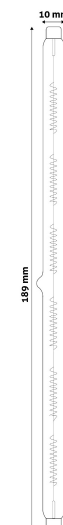

PRODUCT OUTLINE